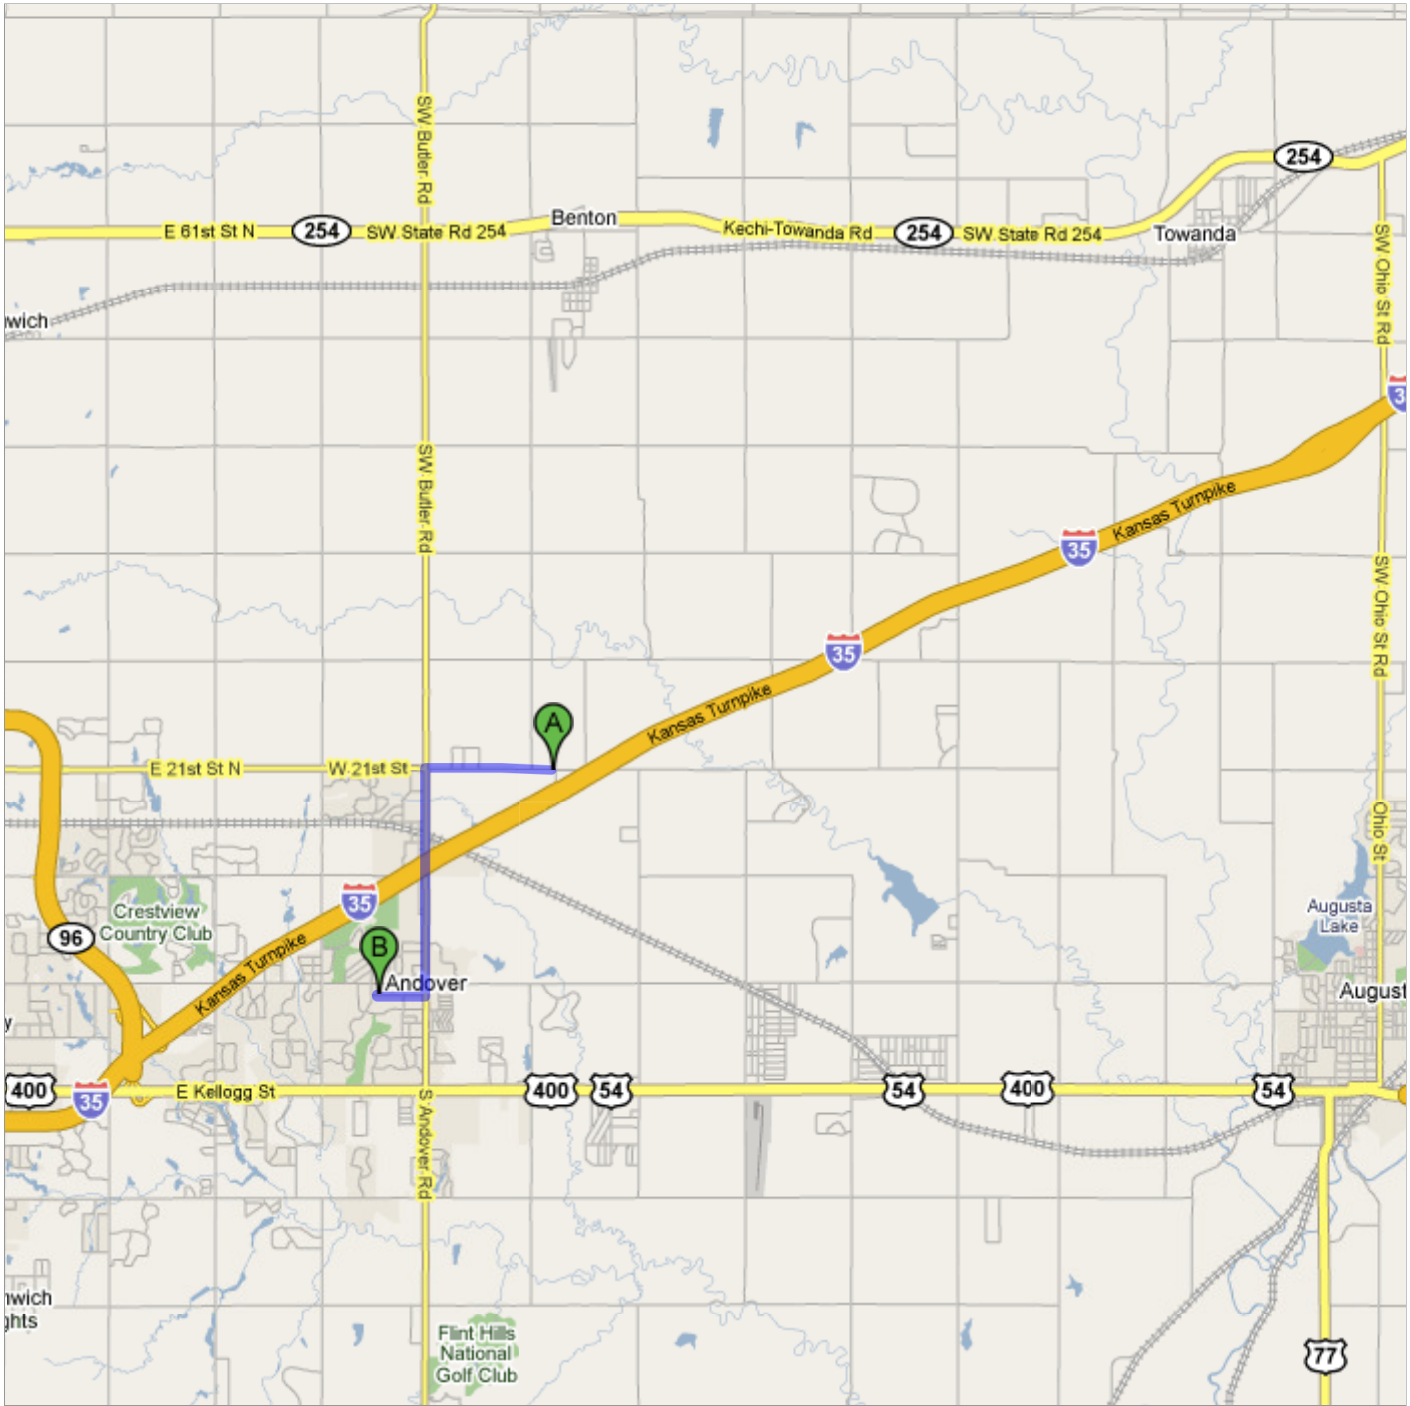

# Directions to 435 Sunnyslope Ct N, Andover, KS 67002

3.8 mi – about 9 mins

**Save trees. Go green!**  
Download Google Maps on your phone at [google.com/gmm](http://google.com/gmm)

 1831 E 21st St, Andover, KS 67002

- 
- |   |                           |
|---|---------------------------|
| <b>1. Head west on E 21st St toward N Prairie Creek Rd</b><br>About 3 mins  | go 1.2 mi<br>total 1.2 mi |
|  <b>2. Turn left at N 160th St/N Andover Rd</b><br>Continue to follow N Andover Rd<br>About 5 mins | go 2.1 mi<br>total 3.3 mi |
|  <b>3. Turn right at W 3rd St</b><br>About 1 min   | go 0.5 mi<br>total 3.8 mi |
|  <b>4. Turn right at Sunnyslope Ct N</b><br>Destination will be on the left                        | go 89 ft<br>total 3.8 mi  |

 435 Sunnyslope Ct N, Andover, KS 67002

These directions are for planning purposes only. You may find that construction projects, traffic, weather, or other events may cause conditions to differ from the map results, and you should plan your route accordingly. You must obey all signs or notices regarding your route.

Map data ©2009 , Tele Atlas